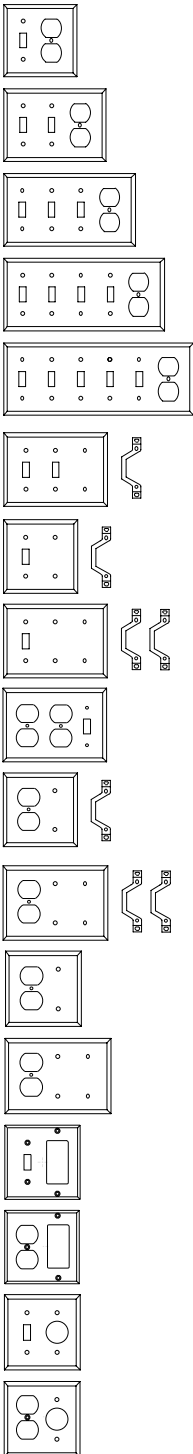

STANDARD WALL PLATES

STANDARD WALLPLATES				
Description	Stainless Steel Type 430	Painted Steel White	Painted Steel Ivory	Solid Brass Polished
2 gang, 1 toggle switch, 1 duplex receptacle	97532	SW532	SI532	PB532
3 gang, 2 toggle switch, 1 duplex receptacle	97543			PB543
4 gang, 3 toggle switch, 1 duplex receptacle	97553			PB553
5 gang, 4 toggle switch, 1 duplex receptacle	97563			PB563
6 gang, 5 toggle switch, 1 duplex receptacle	97573			SU573
3 gang, 2 toggle switch, and 1 blank with mounting bridge device mount 2.375"	97233			
2 gang, 1 toggle switch, and 1 blank with mounting bridge device mount 2.375"	97502	SW502	SI502	PB502
3 gang, 1 toggle switch, and 2 blank with mounting bridge device mount 2.375"	97223			
3 gang, 2 duplex receptacle and 1 toggle switch	97213			
2 gang, 1 duplex receptacle, 1 blank with mounting bridge device mount 2.375"	97322			
3 gang, 1 duplex receptacle, 2 blank with mounting bridge device mount 2.375"	97323			
2 gang, 1 duplex receptacle, 1 blank, box mount 3.281	97352			
3 gang, 1 duplex receptacle, 2 blank, box mount 3.281	97353			
2 gang, 1 toggle switch, 1 Decora	97242			
2 gang, 1 duplex receptacle, 1 Decora	97342			
2 gang, 1 toggle switch, and 1 single receptacle 1.40" opening	97512	SW512	SI512	PB512
2 gang, 1 duplex receptacle, and 1 single receptacle 1.40" opening	97392			

WALLPLATES