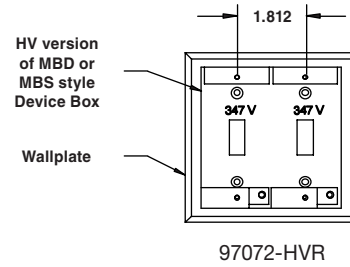

TECHNICAL DATA

STANDARD WALLPLATES

Dimensions are in inches.

WALLPLATES

TECHNICAL DATA

347 VOLT WALLPLATES

KINGSIZE WALLPLATES

MOUNTING HOLE SPACINGS

Dimensions are in inches.