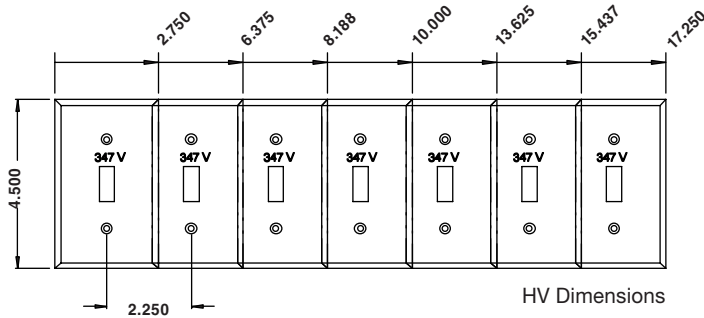

TECHNICAL DATA

STANDARD WALLPLATES

Dimensions are in inches.

WALLPLATES

TECHNICAL DATA

347 VOLT WALLPLATES

KINGSIZE WALLPLATES

MOUNTING HOLE SPACINGS

Dimensions are in inches.