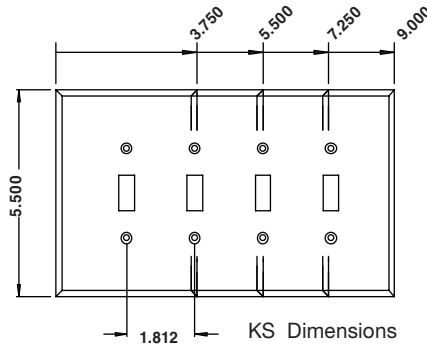

TECHNICAL DATA

STANDARD WALLPLATES

Dimensions are in inches.

WALLPLATES

TECHNICAL DATA

347 VOLT WALLPLATES

KINGSIZE WALLPLATES

MOUNTING HOLE SPACINGS

Dimensions are in inches.