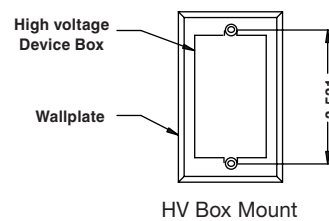

TECHNICAL DATA

STANDARD WALLPLATES

Dimensions are in inches.

WALLPLATES

TECHNICAL DATA

347 VOLT WALLPLATES

KINGSIZE WALLPLATES

MOUNTING HOLE SPACINGS

Dimensions are in inches.