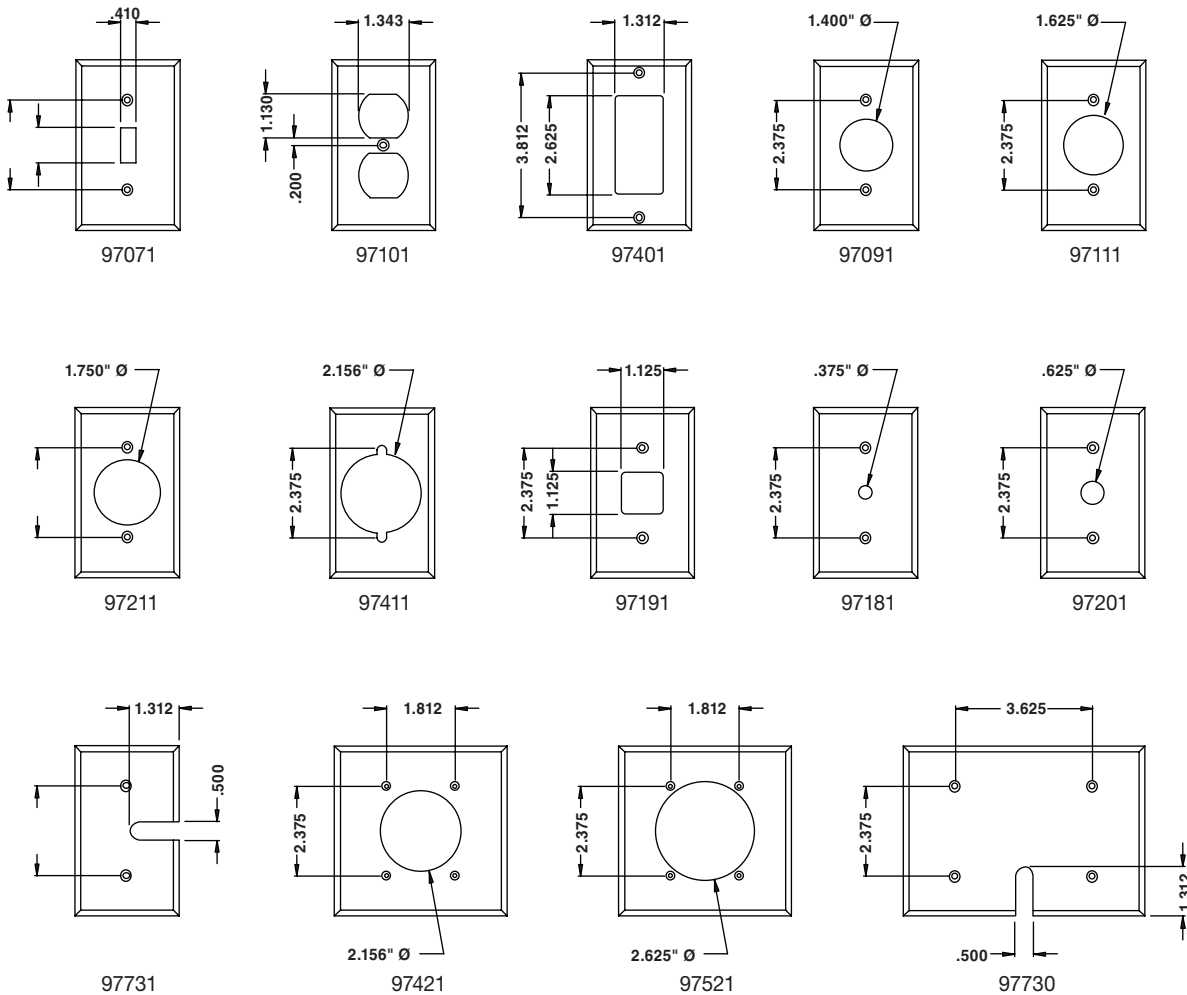

TECHNICAL DATA

STANDARD WALLPLATES

Dimensions are in inches.

WALLPLATES

TECHNICAL DATA

347 VOLT WALLPLATES

KINGSIZE WALLPLATES

MOUNTING HOLE SPACINGS

Dimensions are in inches.