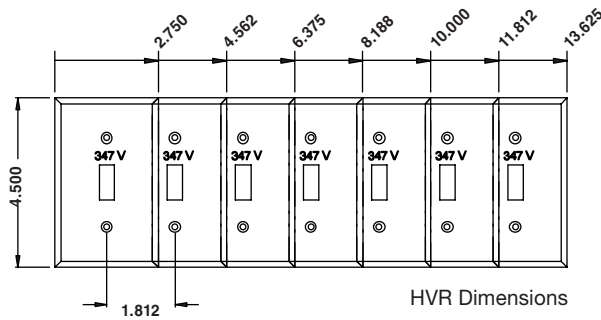

TECHNICAL DATA

STANDARD WALLPLATES

Dimensions are in inches.

WALLPLATES

TECHNICAL DATA

347 VOLT WALLPLATES

KINGSIZE WALLPLATES

MOUNTING HOLE SPACINGS

Dimensions are in inches.