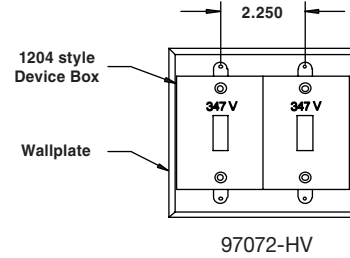

TECHNICAL DATA

STANDARD WALLPLATES

Dimensions are in inches.

WALLPLATES

TECHNICAL DATA

347 VOLT WALLPLATES

KINGSIZE WALLPLATES

MOUNTING HOLE SPACINGS

Dimensions are in inches.