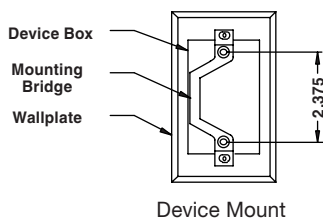

TECHNICAL DATA

STANDARD WALLPLATES

Dimensions are in inches.

WALLPLATES

TECHNICAL DATA

347 VOLT WALLPLATES

KINGSIZE WALLPLATES

MOUNTING HOLE SPACINGS

Dimensions are in inches.