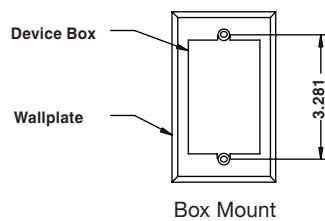

TECHNICAL DATA

STANDARD WALLPLATES

Dimensions are in inches.

WALLPLATES

TECHNICAL DATA

347 VOLT WALLPLATES

KINGSIZE WALLPLATES

MOUNTING HOLE SPACINGS

Dimensions are in inches.