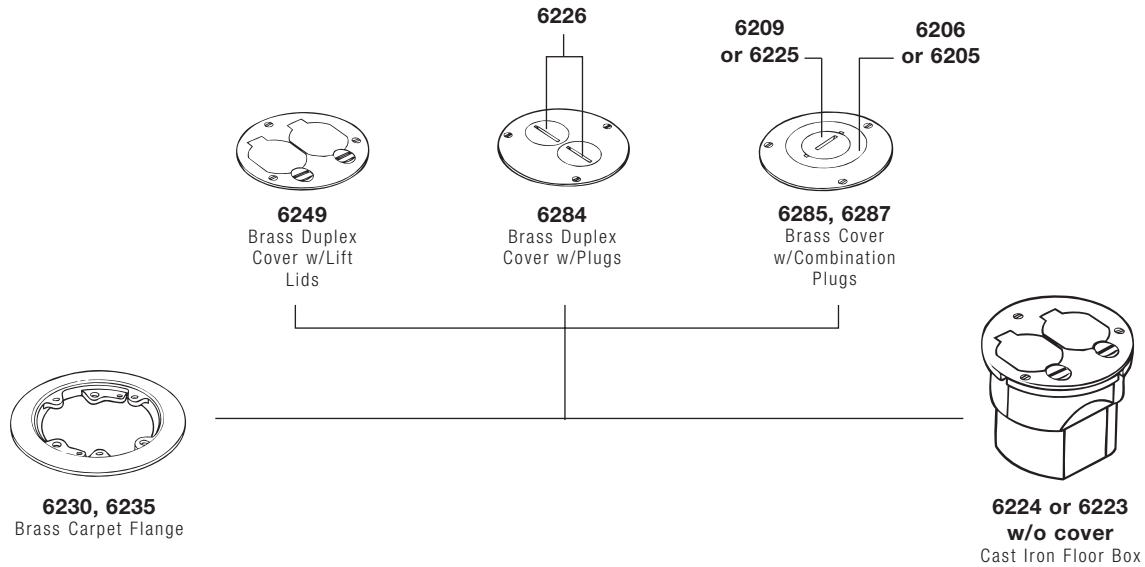

### NON-ADJUSTABLE FLOOR BOX SYSTEM

RACO FLOOR BOXES

### FULLY-ADJUSTABLE FLOOR BOX SYSTEM

\* Included brass tile ring must be removed and discarded before installation of brass carpet flanges. Polycarbonate flanges are installed between box and included brass ring