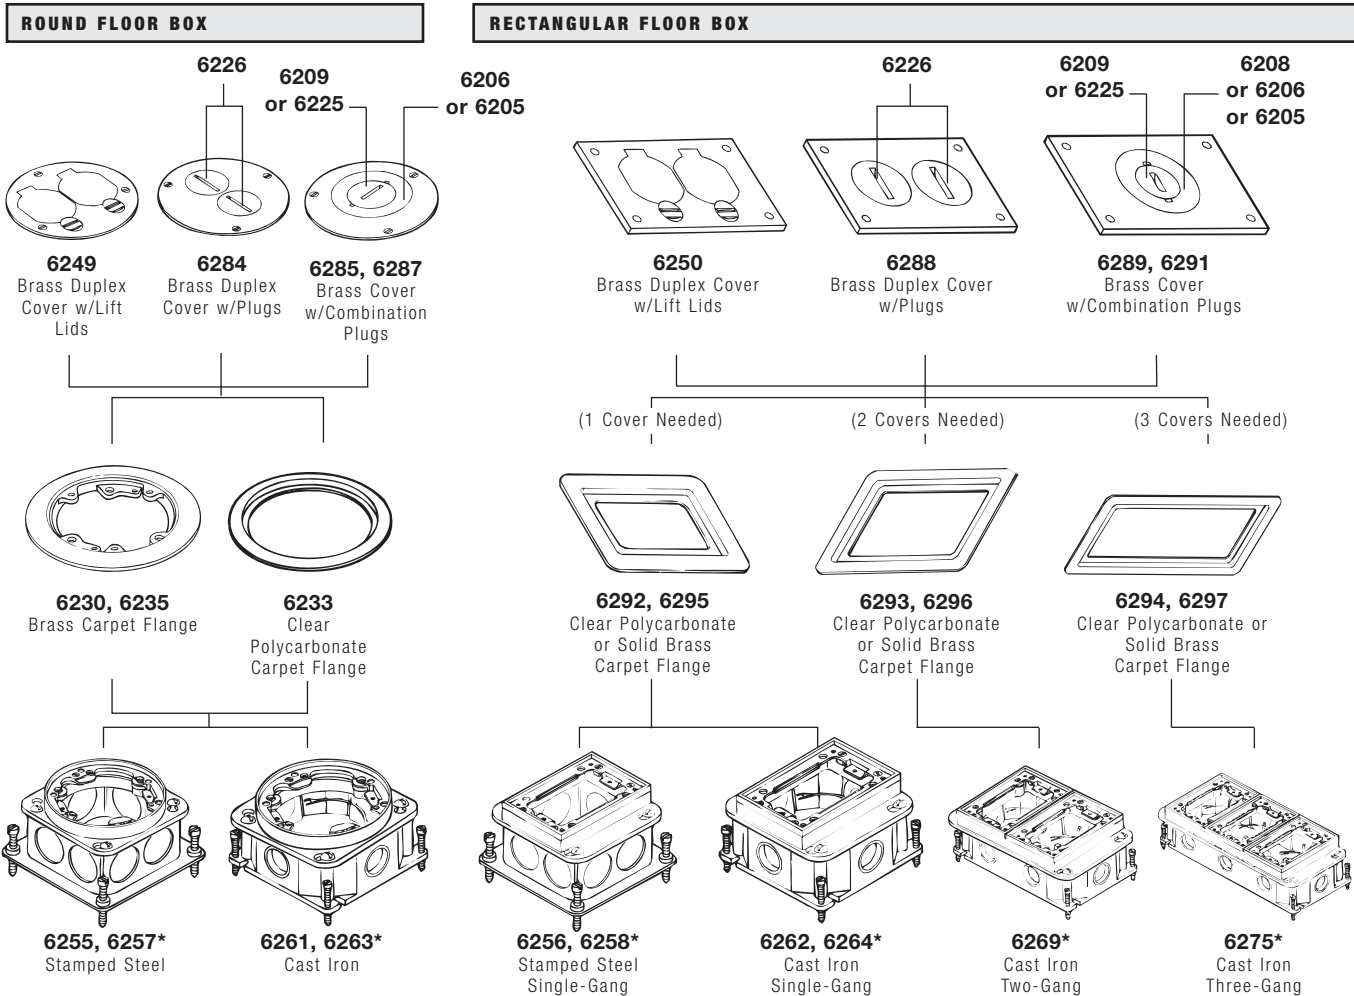

### NON-ADJUSTABLE FLOOR BOX SYSTEM

RACO FLOOR BOXES

### FULLY-ADJUSTABLE FLOOR BOX SYSTEM

\* Included brass tile ring must be removed and discarded before installation of brass carpet flanges. Polycarbonate flanges are installed between box and included brass ring