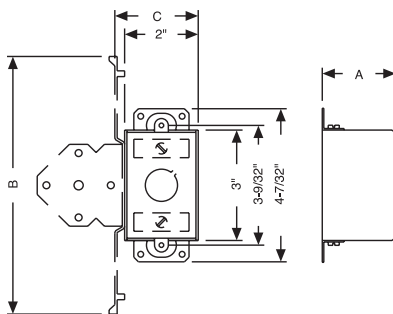

500, 503, 8500

501

504, 505, 8504

502

506

509

508

ORDERING INFORMATION - DIMENSIONS

3" x 2" SWITCH BOXES - 2-1/2" DEEP - GANGABLE WITH CONDUIT KO'S - 12.5 CUBIC INCHES						
CATALOG NUMBER	DESCRIPTION BRACKET & SETBACK	KNOCKOUTS			STD. PKG.	UPC BAR CODE
		SIDES	ENDS	BOTTOM		
500	Ears	4-1/2"	2-1/2"	2-1/2"	50	—
8500	Ears	4-1/2"	2-1/2"	2-1/2"	50	
503	Ears	4-1/2"	2-3/4"	2-1/2"	50	—
501	Without ears	4-1/2"	2-1/2"	2-1/2"	50	
504	TS brkt., 1/2"	2-1/2"	2-1/2"	2-1/2"	50	—
8504	TS brkt., 1/2"	2-1/2"	2-1/2"	2-1/2"	10	
505	TS brkt., 1/2"	2-1/2"	2-3/4"	2-1/2"	50	—
502	B brkt., 5/8"	4-1/2"	2-1/2"	2-1/2"	10	—
506	Old work, Tigergrip	—	2-1/2"	2-1/2"	20	
509	Old work	—	2-1/2"	2-1/2"	20	

3" x 2" SWITCH BOX - 2-1/2" DEEP - NONGANGABLE WITH CONDUIT KO'S - 12.5 CUBIC INCHES						
CATALOG NUMBER	DESCRIPTION BRACKET & SETBACK	KNOCKOUTS			STD. PKG.	UPC BAR CODE
		SIDES	ENDS	BOTTOM		
508	Old work	—	2-1/2"	—	20	

STEEL SWITCH BOXES

DIMENSIONS			
CATALOG NUMBER	A	B	C
500, 8500	2-1/2"	—	—
503	2-1/2"	—	—
501	2-1/2"	—	—
504, 8504	2-1/2"	7-5/32"	2-5/16"
502	2-1/2"	2"	4"
506	2-1/2"	—	—
508	2-1/2"	—	—
509	2-1/2"	—	—