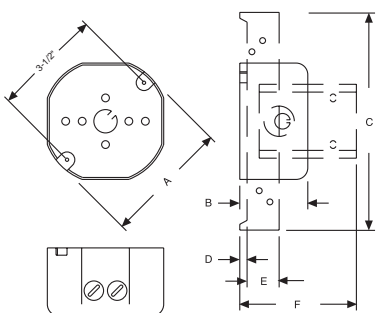

Compliance

-  – File E195978

ORDERING INFORMATION - DIMENSIONS

4" OCTAGON BOX – 2-1/8" DEEP – DRAWN WITH NONMETALLIC SHEATHED CABLE CLAMPS – 21.5 CUBIC INCHES								
CATALOG NUMBER	DESCRIPTION BRACKET & SETBACK	KNOCKOUTS			STD. PKG.	UPC BAR CODE	MAX. RECOMMENDED SUPPORT LOADS	
		SIDES		BOTTOM COND.			CEILING FAN (DYNAMIC) LBS.	FIXTURE (STATIC) LBS.
		CABLE	COND.					
175	—	4	2-1/2"	1-1/2"	50		No	50
177	TS brkt., 1/2"	4	1-1/2"	1-1/2"	25	—	No	50
176	J brkt., 5/8"	4	2-1/2"	1-1/2"	25		No	50

4" OCTAGON CEILING FAN AND FIXTURE BOX – 2-1/8" DEEP – DRAWN WITH NONMETALLIC SHEATHED CABLE CLAMPS – 21.5 CUBIC INCHES								
CATALOG NUMBER	DESCRIPTION BRACKET & SETBACK	KNOCKOUTS			STD. PKG.	UPC BAR CODE	MAX. RECOMMENDED SUPPORT LOADS	
		SIDES		BOTTOM COND.			CEILING FAN (DYNAMIC) LBS.	FIXTURE (STATIC) LBS.
		CABLE	COND.					
294-1	FA brkt., 1/2"	2	2-1/2"	1-1/2"	10	—	35	75
294	FA brkt., 1/2"	2	2-1/2"	1-1/2"	10*		35	75

*Packaged in a stackable, chipboard box suitable for shelf display

4" OCTAGON BOXES

DIMENSIONS						
CATALOG NUMBER	A	B	C	D	E	F
175	4"	2-1/8"	—	—	—	—
177	4"	2-1/8"	7-5/32"	1/2"	1-1/4"	—
176	4"	2-1/8"	—	1/2"	—	3-1/8"
294, 294-1	4"	2-1/8"	5-1/2"	1/2"	2-1/4"	—