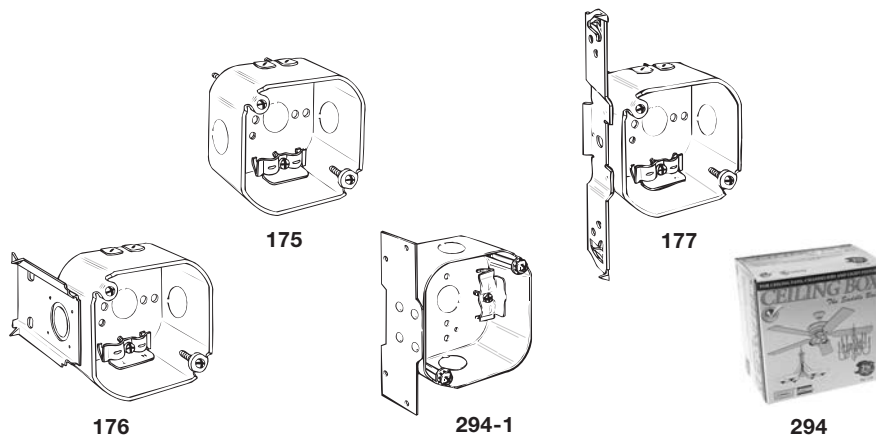

Application

- Octagon boxes are used in the installation of ceiling or wall lighting fixtures

Product Features

- RACO® offers a variety of labor saving mounting brackets that allow for easy positioning of box along studs or joists
- See Box Selection section in the front of this catalog for complete description of bracket types and features
- Combination screw heads provide for faster installation
- RACO® 294, 294-1 ceiling fan boxes have lock-washers to prevent the high strength, hardened screws from loosening from vibration

Compliance

-  – File E195978

ORDERING INFORMATION - DIMENSIONS

4" OCTAGON BOX – 2-1/8" DEEP – DRAWN WITH NONMETALLIC SHEATHED CABLE CLAMPS – 21.5 CUBIC INCHES								
CATALOG NUMBER	DESCRIPTION BRACKET & SETBACK	KNOCKOUTS			STD. PKG.	UPC BAR CODE	MAX. RECOMMENDED SUPPORT LOADS	
		SIDES		BOTTOM COND.			CEILING FAN (DYNAMIC) LBS.	FIXTURE (STATIC) LBS.
		CABLE	COND.					
175	—	4	2-1/2"	1-1/2"	50		No	50
177	TS brkt., 1/2"	4	1-1/2"	1-1/2"	25	—	No	50
176	J brkt., 5/8"	4	2-1/2"	1-1/2"	25		No	50

4" OCTAGON CEILING FAN AND FIXTURE BOX – 2-1/8" DEEP – DRAWN WITH NONMETALLIC SHEATHED CABLE CLAMPS – 21.5 CUBIC INCHES								
CATALOG NUMBER	DESCRIPTION BRACKET & SETBACK	KNOCKOUTS			STD. PKG.	UPC BAR CODE	MAX. RECOMMENDED SUPPORT LOADS	
		SIDES		BOTTOM COND.			CEILING FAN (DYNAMIC) LBS.	FIXTURE (STATIC) LBS.
		CABLE	COND.					
294-1	FA brkt., 1/2"	2	2-1/2"	1-1/2"	10	—	35	75
294	FA brkt., 1/2"	2	2-1/2"	1-1/2"	10*		35	75

*Packaged in a stackable, chipboard box suitable for shelf display

4" OCTAGON BOXES

DIMENSIONS						
CATALOG NUMBER	A	B	C	D	E	F
175	4"	2-1/8"	—	—	—	—
177	4"	2-1/8"	7-5/32"	1/2"	1-1/4"	—
176	4"	2-1/8"	—	1/2"	—	3-1/8"
294, 294-1	4"	2-1/8"	5-1/2"	1/2"	2-1/4"	—