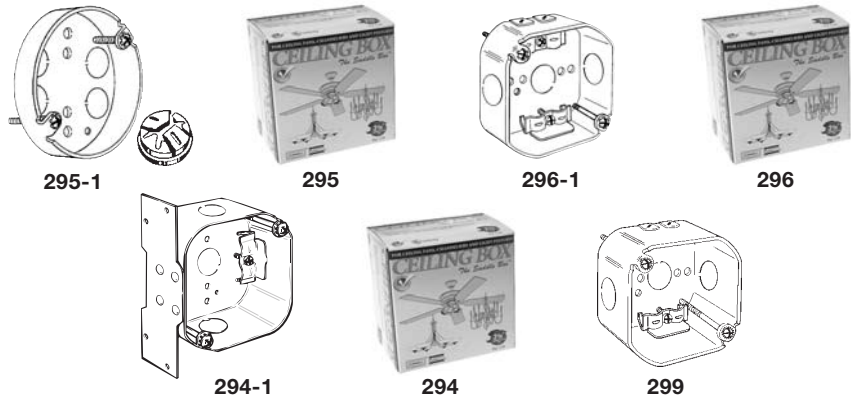

**CEILING FAN SUPPORT PRODUCTS**  
**1/2", 1-1/2" AND 2-1/8" DEEP**

**Application**

- RACO® Ceiling Support Boxes are specifically designed for ceiling fan and ceiling or wall light fixture support

**Product Features**

- 295-1, 295 include nonmetallic sheathed cable connector, mounting hardware, and instructions

**Compliance**

- – File E195978

**ORDERING INFORMATION - DIMENSIONS**

4" ROUND CEILING FAN PAN - 1/2" DEEP - DRAWN WITH CONDUIT KO'S - 6.0 CUBIC INCHES								
CATALOG NUMBER	DESCRIPTION	KNOCKOUTS			STD. PKG.	UPC BAR CODE	MAX. RECOMMENDED SUPPORT LOADS	
		SIDES		BOTTOM			CEILING FAN (DYNAMIC) LBS.	FIXTURE (STATIC) LBS.
		CABLE	COND.	COND.				
295-1	—	—	—	4-1/2"	10	—	35	75
295	—	—	—	4-1/2"	10*		35	75

\*Packaged in a stackable, individual chipboard box suitable for shelf display

4" OCTAGON CEILING FAN BOX - 1-1/2" AND 2-1/8" DEEP - DRAWN WITH NONMETALLIC SHEATHED CABLE CLAMPS									
CATALOG NUMBER	BOX DEPTH	BOX VOLUME CU. IN.	KNOCKOUTS			STD. PKG.	UPC BAR CODE	MAX. RECOMMENDED SUPPORT LOADS	
			SIDES		BOTTOM			CEILING FAN (DYNAMIC) LBS.	FIXTURE (STATIC) LBS.
			CABLE	COND.	COND.				
296-1	1-1/2"	15.5	4	2-1/2"	1-1/2"	20	—	35	75
296	1-1/2"	15.5	4	2-1/2"	1-1/2"	8*		35	75
299	2-1/8"	21.5	4	2-1/2"	1-1/2"	6*		35	75

\*Packaged in a stackable, individual chipboard box suitable for shelf display

4" OCTAGON CEILING FAN BOX - 2-1/8" DEEP - DRAWN WITH NONMETALLIC SHEATHED CABLE CLAMPS - 21.5 CUBIC INCHES								
CATALOG NUMBER	DESCRIPTION BRACKET & SETBACK	KNOCKOUTS			STD. PKG.	UPC BAR CODE	MAX. RECOMMENDED SUPPORT LOADS	
		SIDES		BOTTOM			CEILING FAN (DYNAMIC) LBS.	FIXTURE (STATIC) LBS.
		CABLE	COND.	COND.				
294-1	FA brkt., 1/2"	2	2-1/2"	1-1/2"	10	—	35	50
294	FA brkt., 1/2"	2	2-1/2"	1-1/2"	10*		35	50