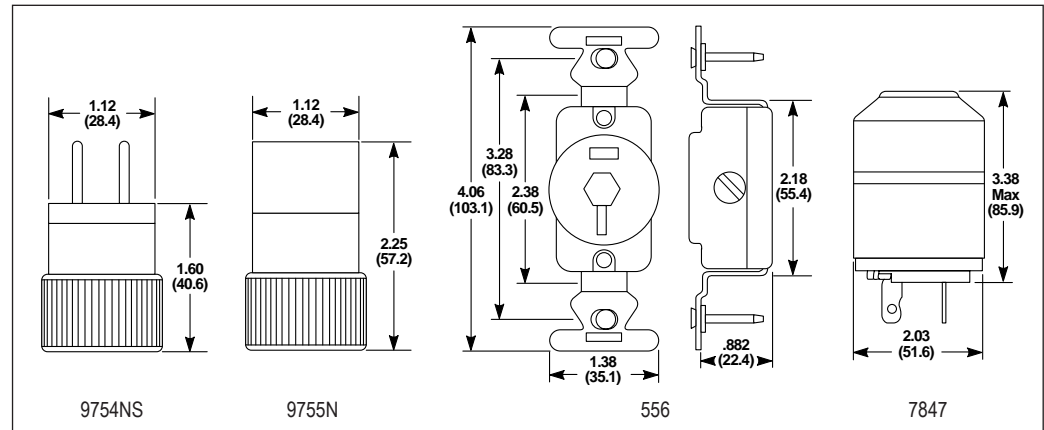

PRODUCT DIMENSIONS – ( ) Indicates mm dimensions

^① Not listed by Underwriters' Laboratories, Inc. See page P-3 for horsepower ratings. Specifications are subject to change without notice.